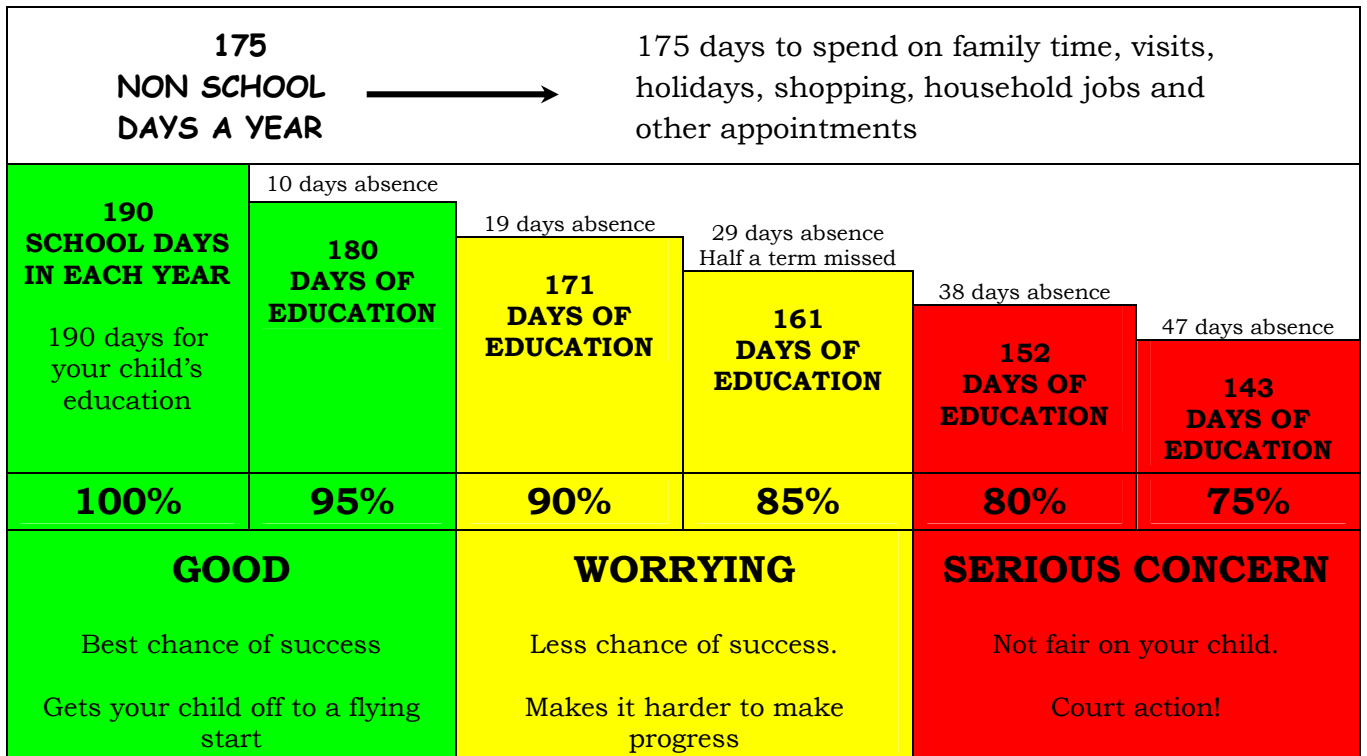

Attendance Service

Days off school add up to lost learning

Being Late adds up to a loss of learning

- If you are 5 minutes late every day that adds up to over 3 days lost each year.
- 15 minutes late is the same as being absent for 2 weeks a year.